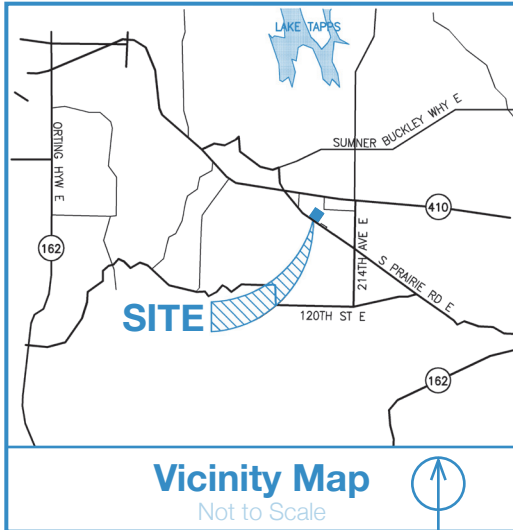

Bonney Lake Medical Building

10004 204th Avenue East | Bonney Lake, WA 98391

HOW TO FIND THE NEW BONNEY LAKE MEDICAL BUILDING

Once you have turned onto South Prairie Road East from Hwy 410, travel approximately $\frac{1}{2}$ mile. You will pass Lowe's Home Improvement Center on the right. Travel about $\frac{1}{4}$ mile more and the four-story medical building is seen prominently on your left from South Prairie Road East between 202nd Avenue East and 210th Avenue. There is a stop light at 204th Avenue East—turn left on 204th to access the parking lot.